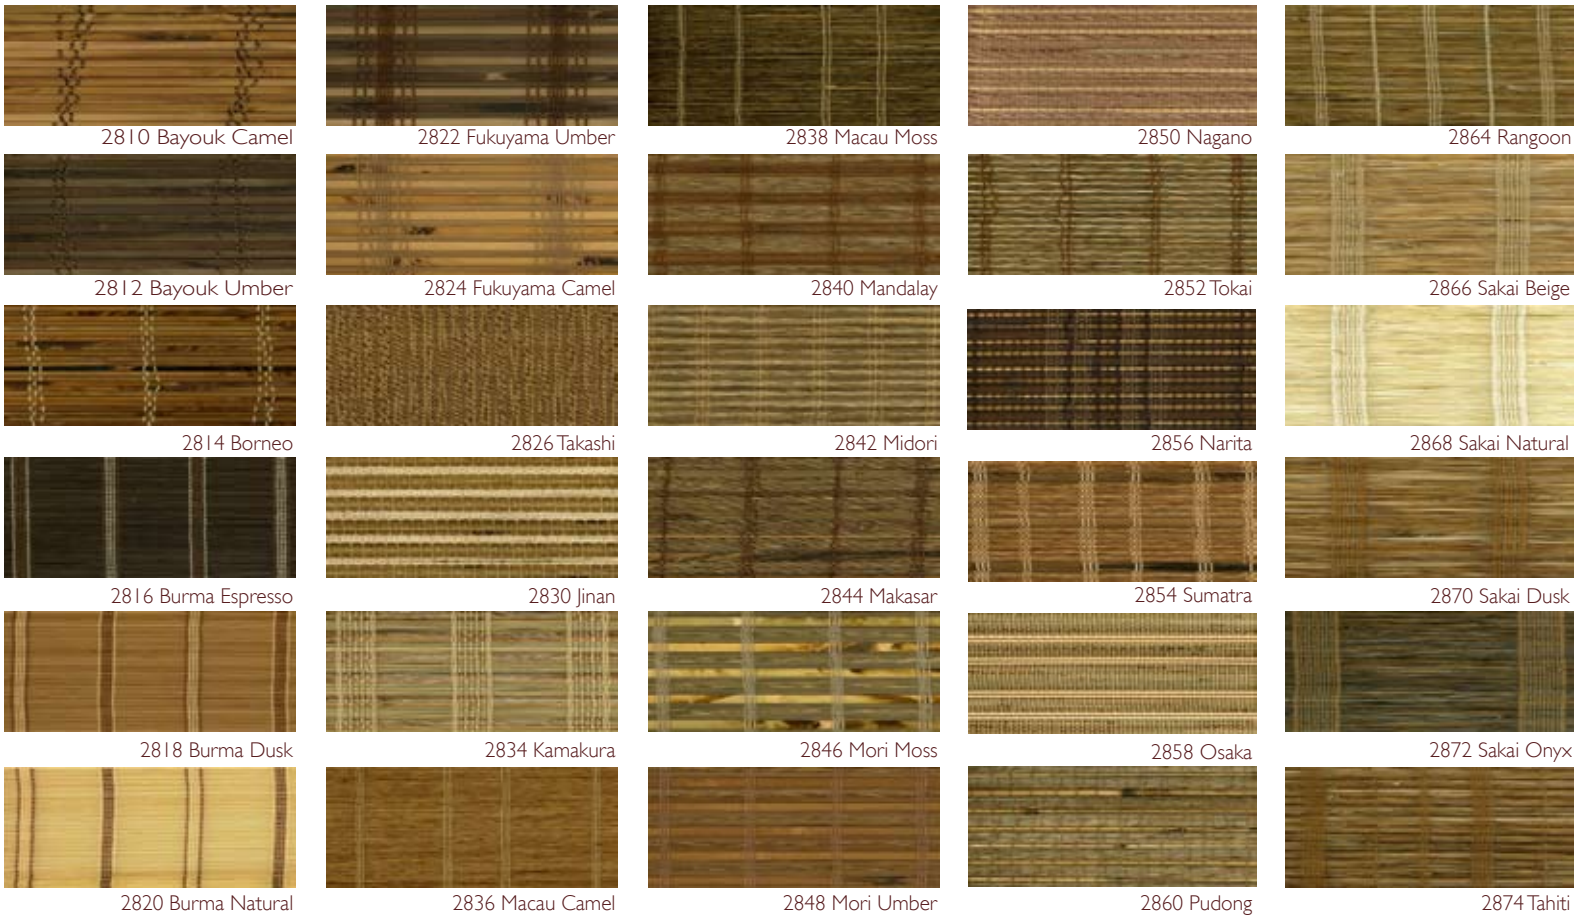

**SUNBORN**  
shading solutions

Sunborn Woven Wood Shades FR are constructed using exotic patterns and woven textures of natural bamboo, rattan, reeds, jutes and wood materials that are blended together to create our innovative Woven Wood Shades. Raise and lower the shade with ease using our standard cord lock system or for larger shades with our loop control system. Top Down/Bottom Up allows for light at either the top or bottom positions. Select from 30 patterns to create unique and naturally beautiful window coverings – all fire retardant. Our woven wood shades are specifically designed for hospitality use and are manufactured to provide carefree operation. Our shades are custom fit to your windows and each shade is tested before shipment to ensure proper function.

## Color Selection

Color and texture swatches may vary slightly from actual materials. Please refer to sample deck for exact color match.